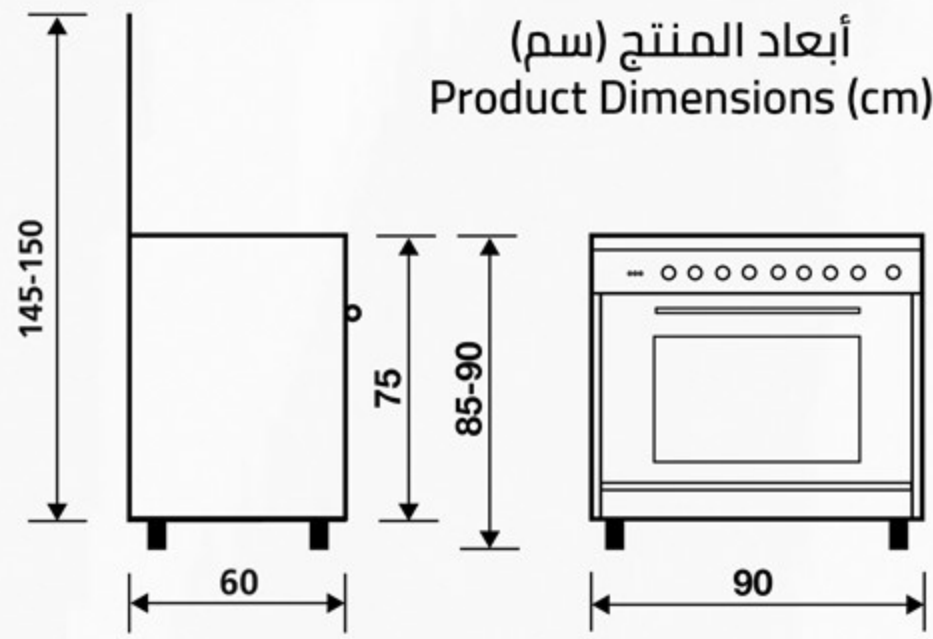

المميزات الأساسية

- أمان تام
- قواعد القدر مطلية
- سهل التنظيف
- مؤقت
- لمسة آمنة (زجاج باب الفرن مزدوج)
- تشغيل الفرن والشواية معاً والباب مغلق
- إشعال ذاتي
- ترموستات في الفرن
- ضوء في الفرن
- سيخ للشواء
- قاعدة قوية
- حجرة تخزين
- الأرجل قابلة للتعديل