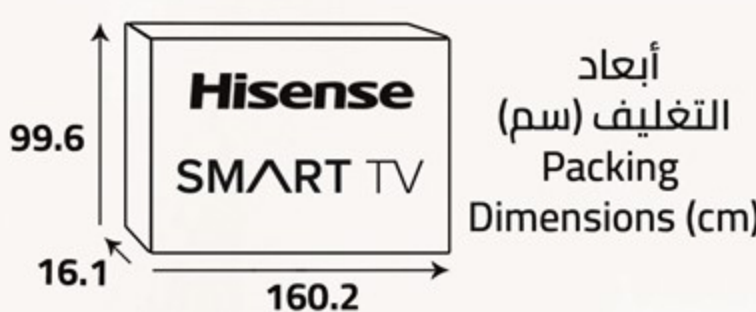

يعمل تلفزيون هايسنس الذكي على نظام تشغيل خاص به المسمى VIDAA. إنه مصمم لجعل التفاعل مع التلفزيون الخاص بك أسرع وأكثر استجابة مع إضافة ميزات جديدة ومثيرة وتمكين الاتصال بالإنترنت.

Hisense Smart TVs run their own operating system called VIDAA. It is designed to make interacting with your TV faster and more responsive while adding exciting new features and enabling internet connectivity.