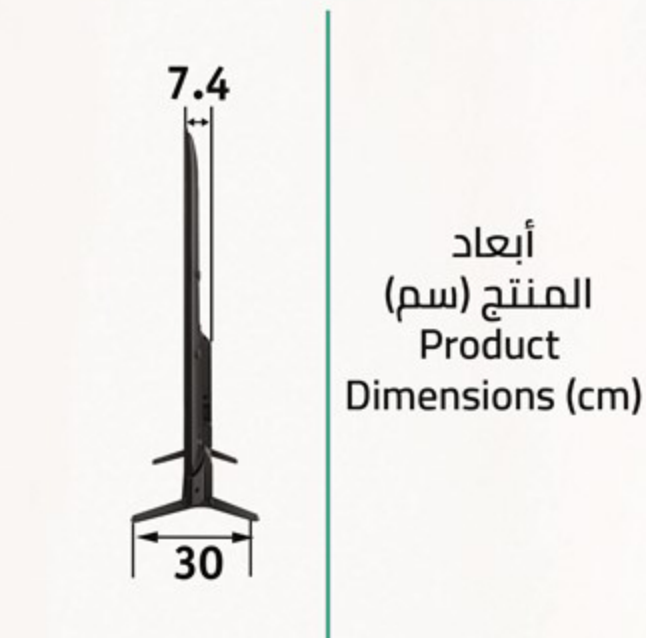

يعمل تلفزيون هايسنس الذكي على نظام تشغيل خاص به المسمى VIDAA. إنه مصمم لجعل التفاعل مع التلفزيون الخاص بك أسرع وأكثر استجابة مع إضافة ميزات جديدة ومثيرة وتمكين الاتصال بالإنترنت.

Hisense Smart TVs run their own operating system called VIDAA. It is designed to make interacting with your TV faster and more responsive while adding exciting new features and enabling internet connectivity.